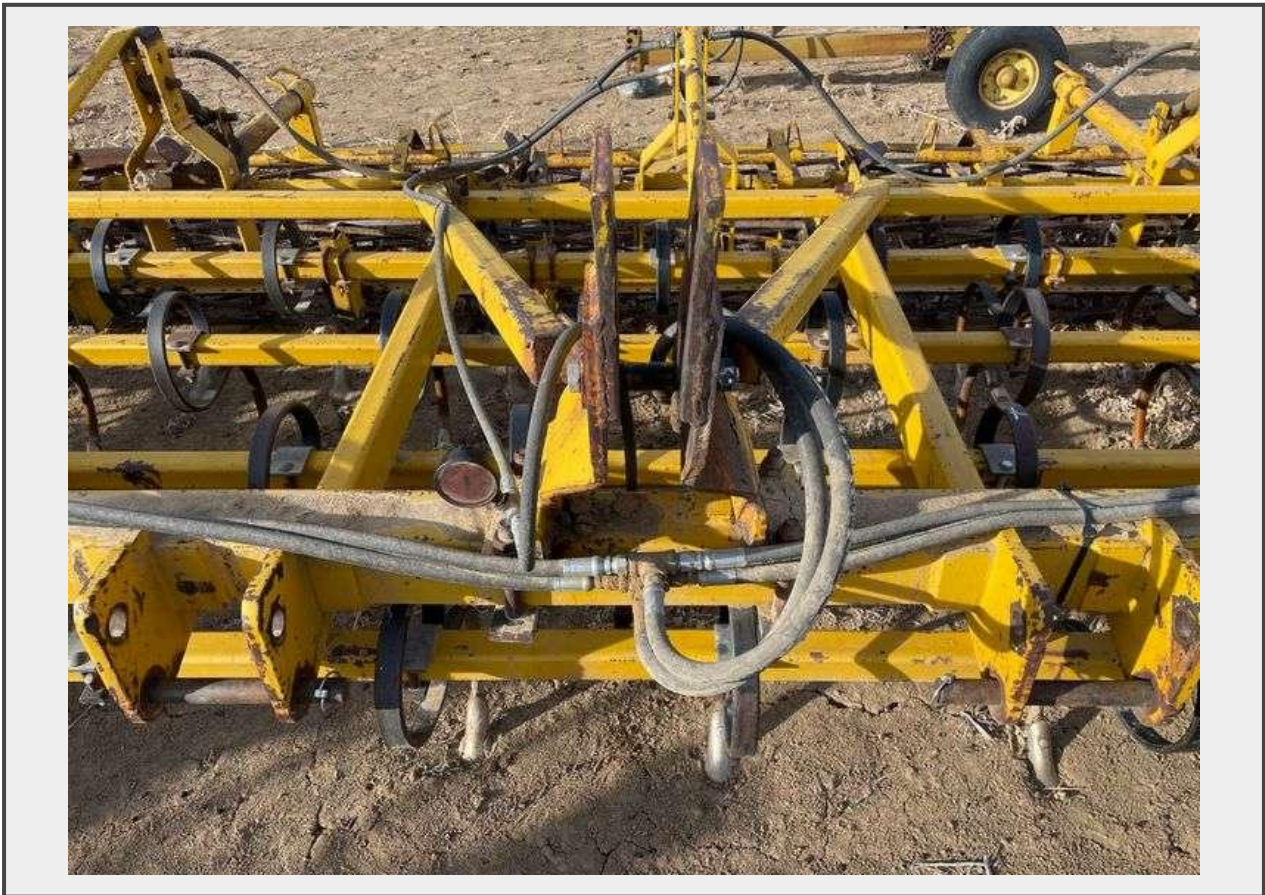

**Sale Name:** Premier Consignment Auction

**LOT 7 - Amway 20' S-Tine Cultivator**

**Details** Amway 20' S-Tine Cultivator, Rolling Baskets, 3pt, Hydraulic Lift, New 7.60-15 Tires.

**Description**

Amway 20' S-Tine Cultivator, Rolling Baskets, 3pt, Hydraulic Lift, New 7.60-15 Tires.