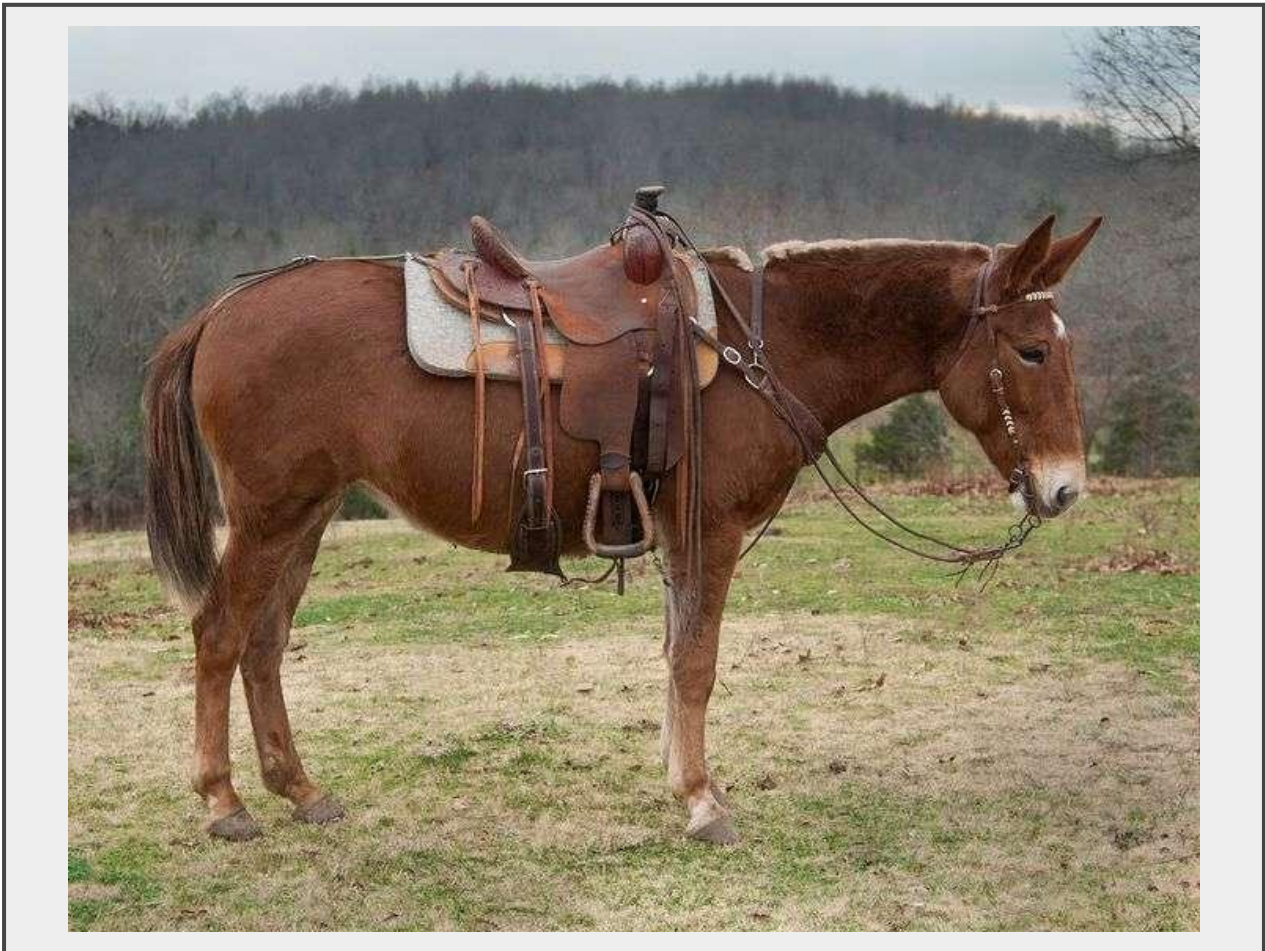

**Sale Name:** Chrome In The Canyon Premier Mule Sale

**LOT 40 - Ada Sue**

**Trainer** Rocky Ridge Mules

**Phone** (870)-895-5225

**Email** hilburnschoolportraits@gmail.com

**Year** 2014

**Gender** molly

**Color** Sorrel

**Height** 15.1

**Location** AR

### **Description**

Ada Sue

Ada Sue is an 8 yr. old and is a very solid broke mule. She stands at 15.1 and has a build to her that is second to none. She was born and raised in southern Iowa. She is out of a quarter mare and the great Jack, "Warpaint". We bought her from the fellow that raised her. She has been exclusively trained by Rocky Ridge mules. She's as friendly as they come, easy to catch with a little feed. Easy to shoe. Loads very well and backs out of the trailer. She has had tons of trail miles in the roughest of terrain in the Ozark mountains. She crosses water, downfalls, and up hills with ease. She was used this winter in the stockyards penning cattle. She will side pass and back up willingly. She has been roped on some. Ada Sue rides good at the sale barn penning cattle and would